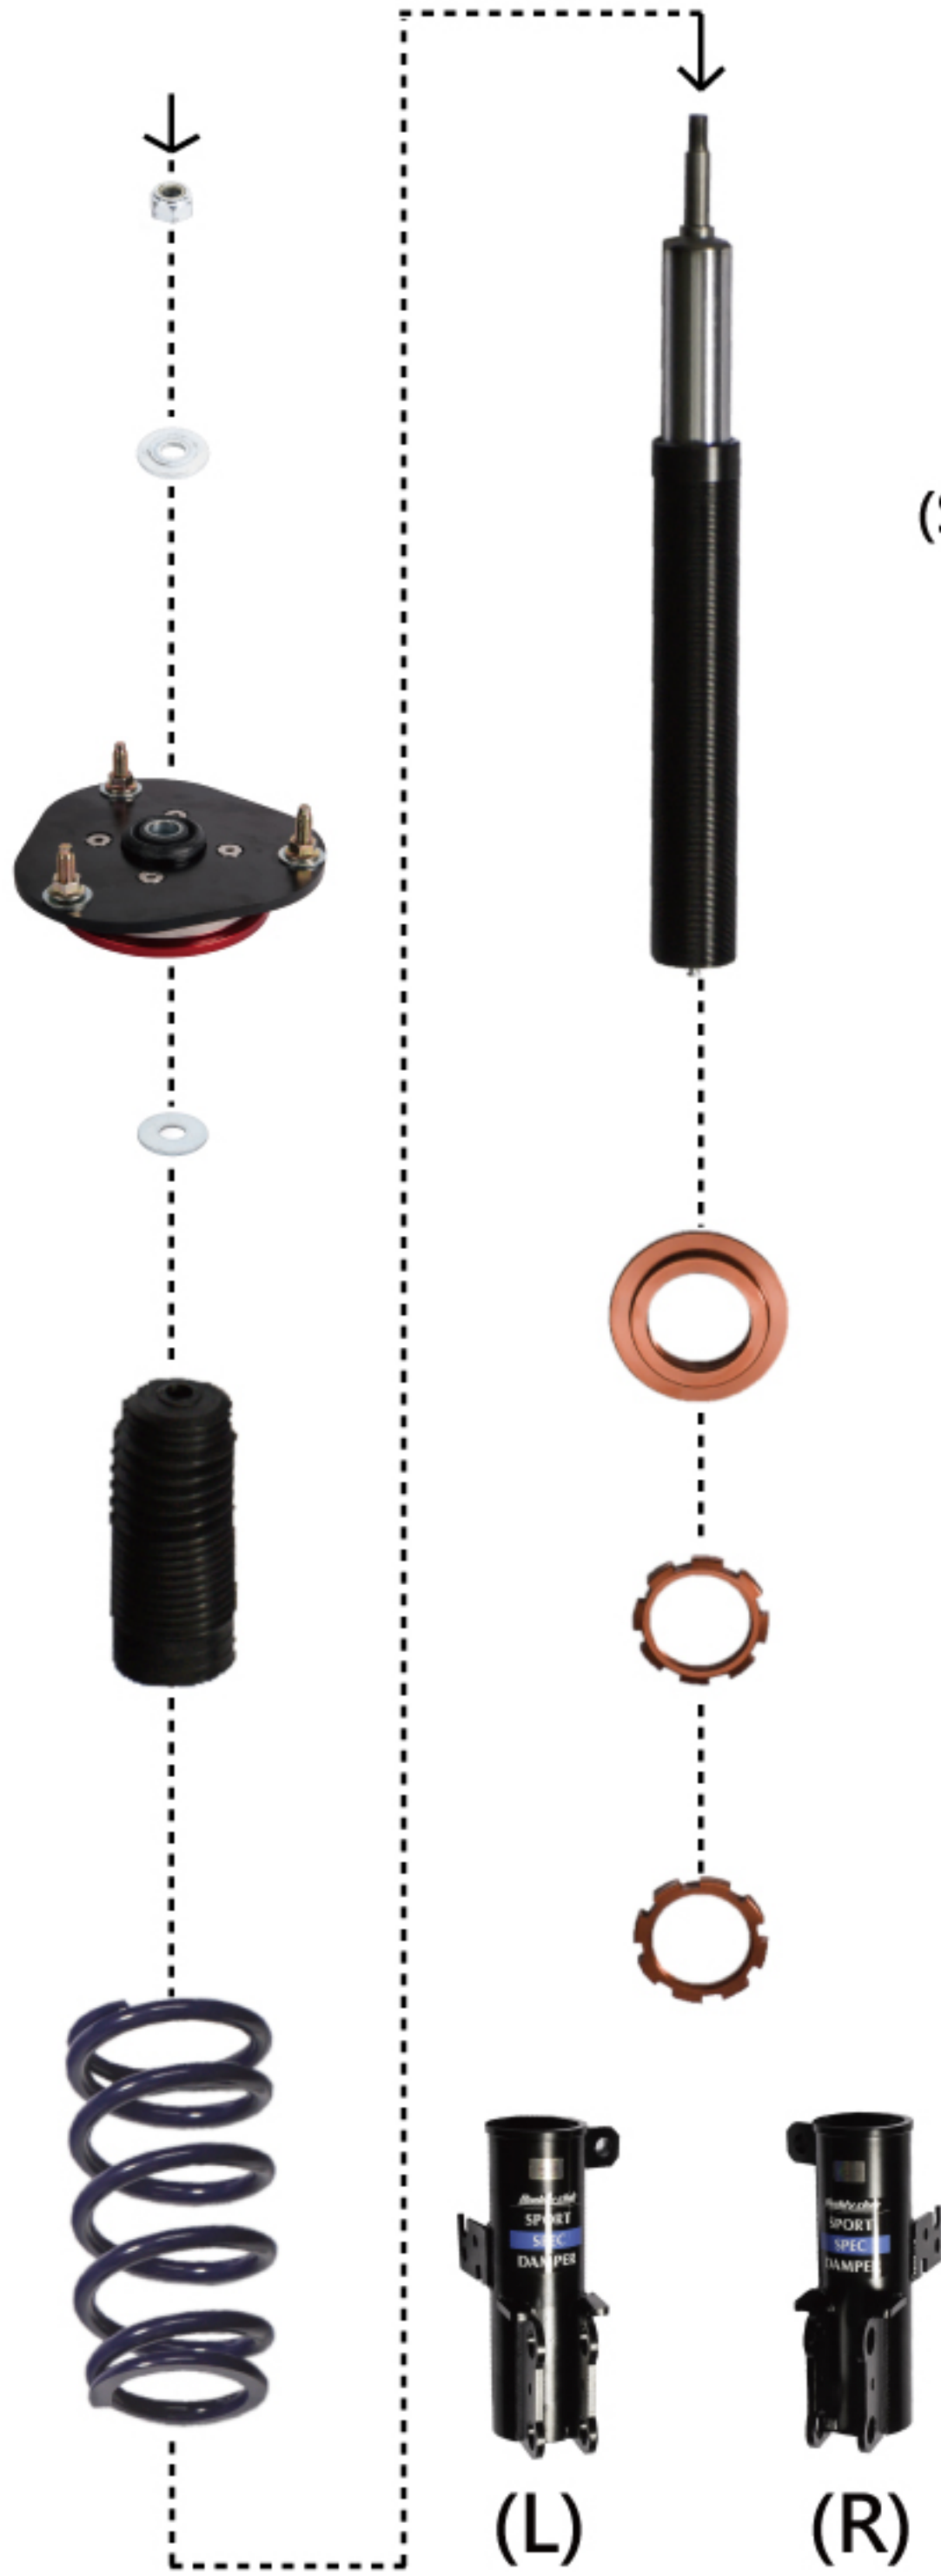

Buddy club
SPORT
SPEC
DAMPER

COROLLA ALTIS (E140/E150)

Buddy club
**SPORT
SPEC
DAMPER**

COROLLA ALTIS (E140/E150)

Buddy club
**SPORT
SPEC
DAMPER**

COROLLA ALTIS (E140/E150)

構成図(Front)

構成図(Rear)

SPRING SEAT POSITION/SHOCK/SPRING

Spring Seat Position

Front	72 mm ①
Rear	60 mm ①

Ride Height (wheel center to fender edge)

Front	348 mm
Rear	356 mm

Ride Height

Recommended Damping Force Setting

Front	Turn back 8 clicks (from hardest setting)
Rear	Turn back 13 clicks (from hardest setting)