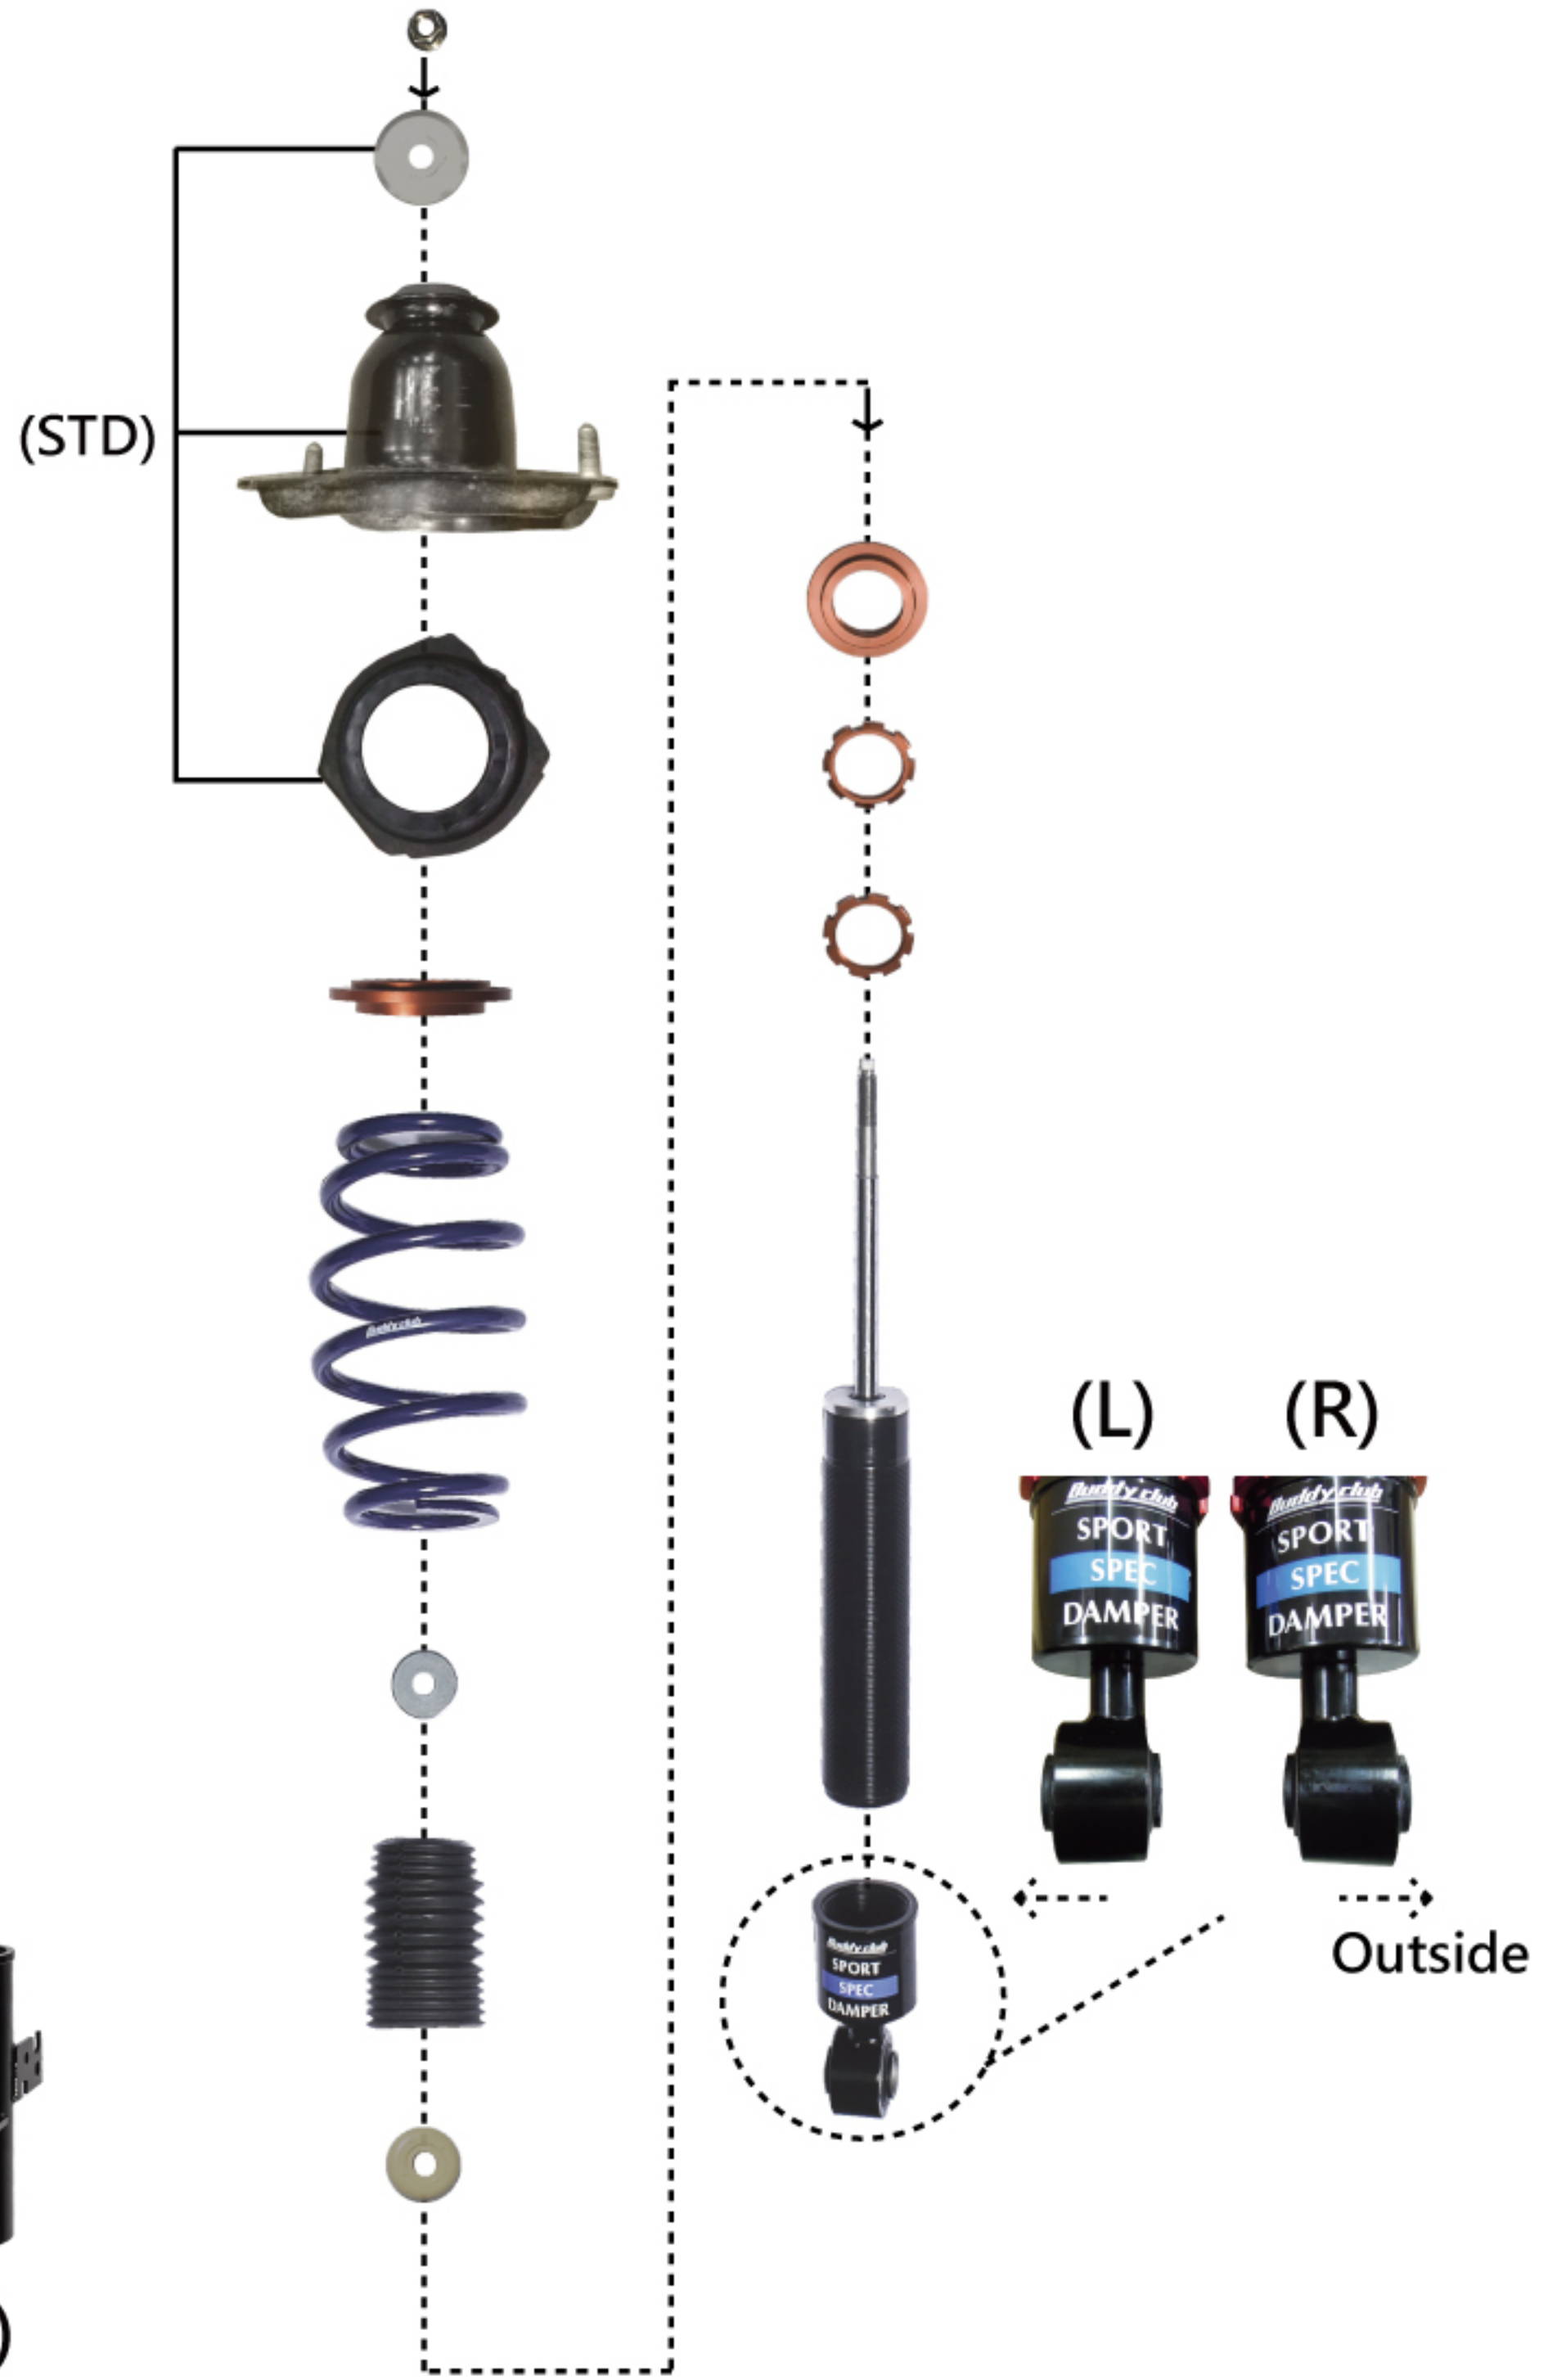

Buddy club
SPORT
SPEC
DAMPER

COROLLA ALTIS (E140/E150)

Buddy club
**SPORT
SPEC
DAMPER**

COROLLA ALTIS (E140/E150)

Buddy club
**SPORT
SPEC
DAMPER**

COROLLA ALTIS (E140/E150)

構成図(Front)

構成図(Rear)

SPRING SEAT POSITION/SHOCK/SPRING

Spring Seat Position

Front	72 mm ①
Rear	60 mm ①

Ride Height (wheel center to fender edge)

Front	348 mm
Rear	356 mm

Ride Height

Recommended Damping Force Setting

Front	Turn back 8 clicks (from hardest setting)
Rear	Turn back 13 clicks (from hardest setting)