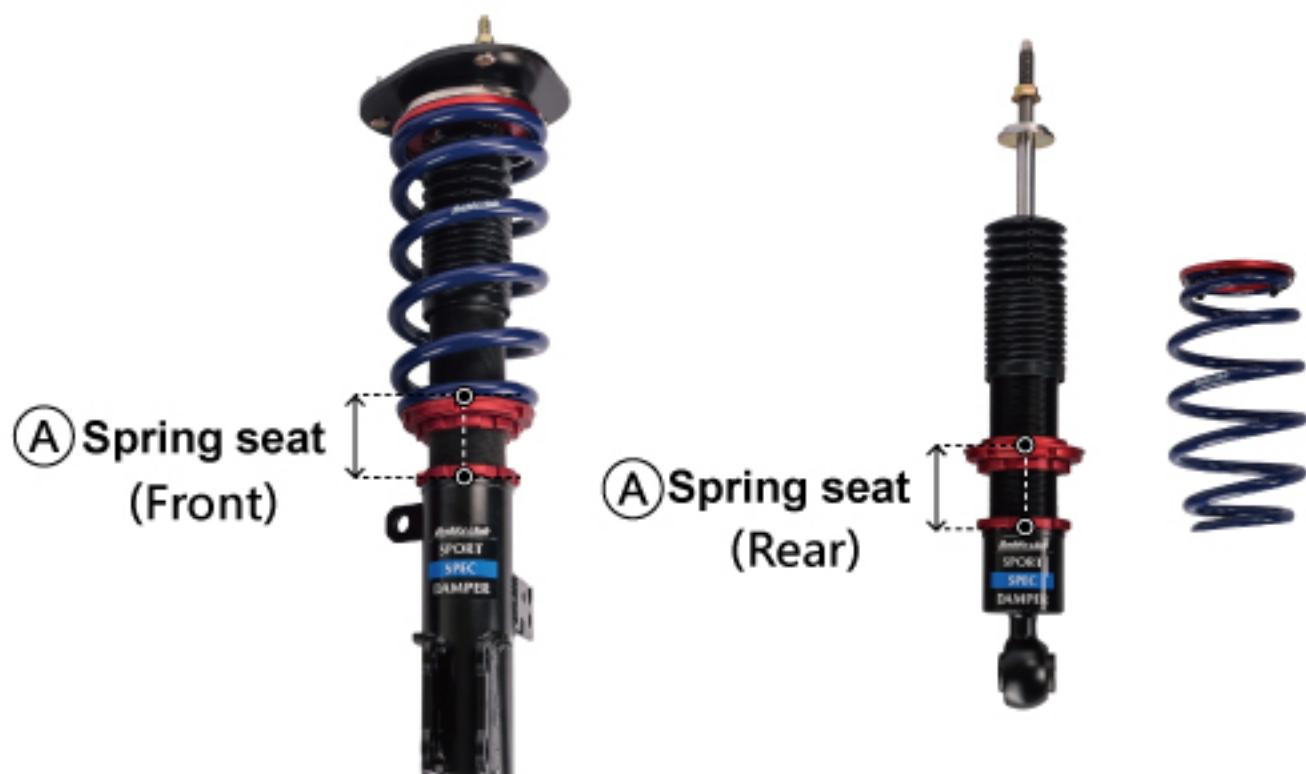

Buddy club
SPORT
SPEC
DAMPER

COROLLA ALTIS (E140/E150)

Buddy club
**SPORT
SPEC
DAMPER**

COROLLA ALTIS (E140/E150)

Buddy club
**SPORT
SPEC
DAMPER**

COROLLA ALTIS (E140/E150)

構成図(Front)

構成図(Rear)

SPRING SEAT POSITION/SHOCK/SPRING

Spring Seat Position

Front	72 mm ①
Rear	60 mm ①

Ride Height (wheel center to fender edge)

Front	348 mm
Rear	356 mm

Ride Height

Recommended Damping Force Setting

Front	Turn back 8 clicks (from hardest setting)
Rear	Turn back 13 clicks (from hardest setting)